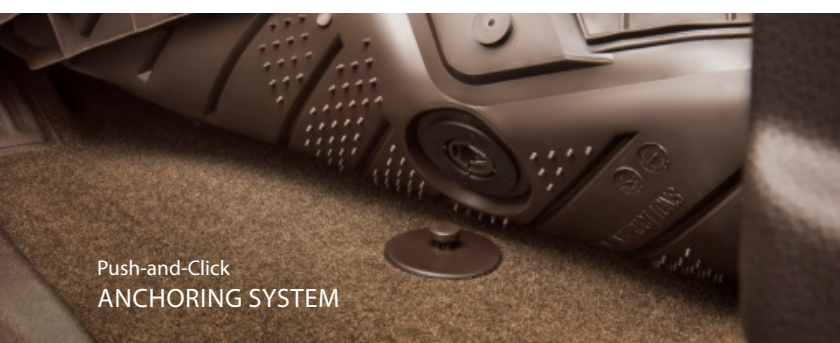

Push-and-Click
ANCHORING SYSTEM