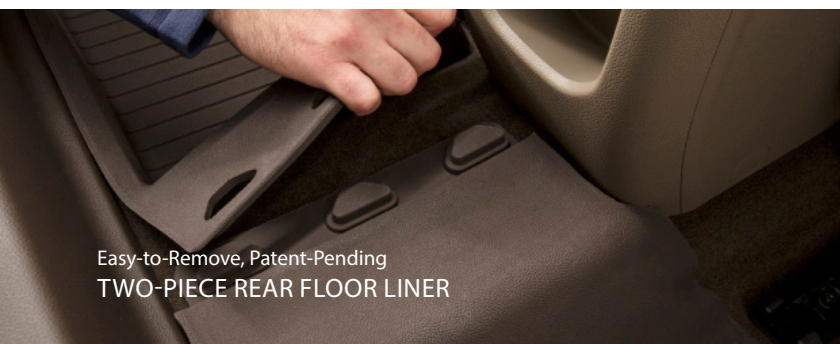

Easy-to-Remove, Patent-Pending
TWO-PIECE REAR FLOOR LINER